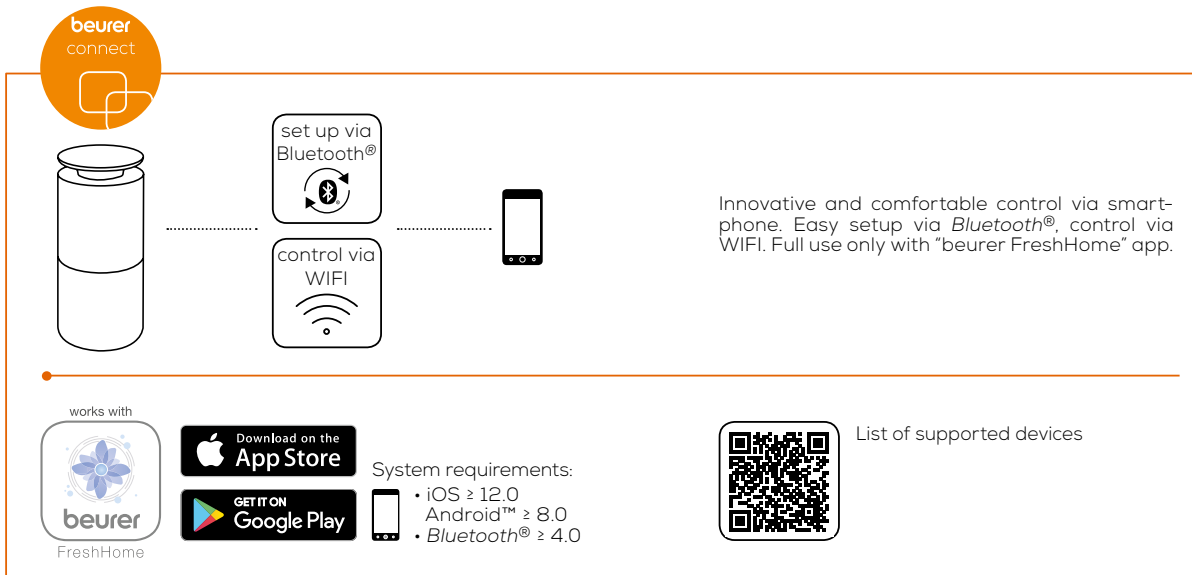

In addition to room size, the purifying speed also plays a decisive role when selecting an air purifier. The clean air delivery rate (CADR) shows you at a glance how many cubic metres of air are purified in one hour. The higher the CADR value, the more efficient the air purifier.

Smart sensor – recognises particles up to 2.5 µm in size

- The value PM 2.5 stands for floating fine particles with a diameter up to 2.5 micrometers (hair has a diameter of 70 micrometers).
- Our air purifiers remove fine particles and care for clean air.

Say goodbye to poor air quality with "beurer FreshHome" app

- Convenient control of LR 400
- Monitoring of ambient air at home
- Creation of individual air cleaning plans
- Detailed statistics of indoor air
- Useful tips to improve the indoor environment

CONNECTION

Innovative and comfortable control via smartphone. Easy setup via *Bluetooth®*, control via *WIFI*. Full use only with "beurer FreshHome" app.

The *Bluetooth®* word mark and logos are registered trademarks owned by Bluetooth SIG, Inc. and any use of such marks by Beurer GmbH is under license. Other trademarks and trade names are those of their respective owners.