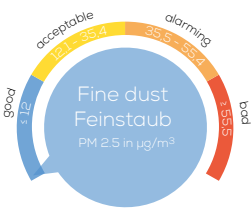

Colour ambient air quality indicator

Additional air cleaning using a selectable ultraviolet light

Smart sensor - detects fine particulate dust of up to 2.5 µm

4 fan levels + turbo mode

With smart automatic function: Control adjusted to the current ambient air

3 year guarantee

Sales unit: 1 / Shipping carton: -

EAN no.: 4211125 69307 7

Item no.: 693.07

*99,95% of the particles (e.g. bacteria, viruses, fine dust, pollen) can be filtered out

1) NRCC-54013-2011

**VOC = Volatile organic compounds

LR 400

beurer
wellbeing

Tests show:

Three-layered filter system with HEPA H13 filter filters out at least 95% of particles with a size of 0.02 µm (viruses are generally 0.02-0.3 µm²⁾. For particles ≥ 0.3 µm in size, the filter performance is even up to 99.95%.

In addition to room size, the purifying speed also plays a decisive role when selecting an air purifier. The clean air delivery rate (CADR) shows you at a glance how many cubic metres of air are purified in one hour. The higher the CADR value, the more efficient the air purifier.