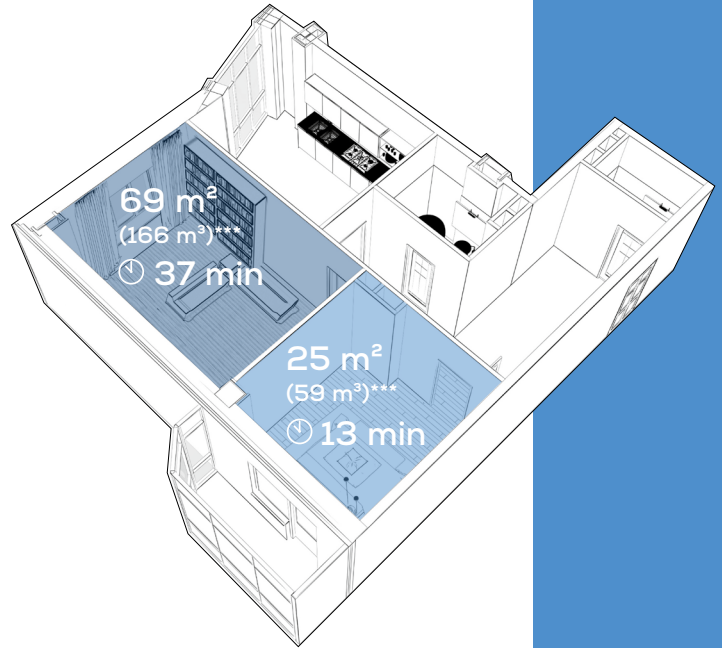

Tests show:

Three-layered filter system with HEPA H13 filter filters out at least 95% of particles with a size of 0.02 µm (viruses are generally 0.02-0.3 µm²⁾. For particles ≥ 0.3 µm in size, the filter performance is even up to 99.95%.

In addition to room size, the purifying speed also plays a decisive role when selecting an air purifier. The clean air delivery rate (CADR) shows you at a glance how many cubic metres of air are purified in one hour. The higher the CADR value, the more efficient the air purifier.

Smart sensor – recognises particles up to 2.5 µm in size

- The value PM 2.5 stands for floating fine particles with a diameter up to 2.5 micrometers (hair has a diameter of 70 micrometers).
- Our air purifiers remove fine particles and care for clean air.

Say goodbye to poor air quality with "beurer FreshHome" app

- Convenient control of LR 400
- Monitoring of ambient air at home
- Creation of individual air cleaning plans
- Detailed statistics of indoor air
- Useful tips to improve the indoor environment