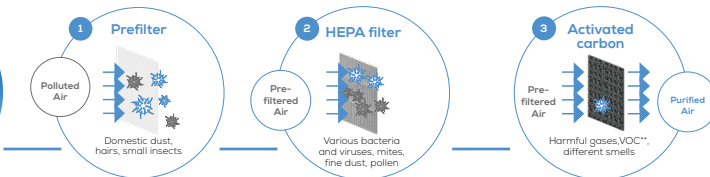

LR 400

beurer
wellbeing

LR 400 App-controlled air purifier

german
engineering

Convenient control and monitoring of ambient air both at home and on the go via the "beurer FreshHome" app

Air cleaning through a three layer filter system (prefilter + HEPA H13 filter* + activated carbon)

For rooms of up to approx. 69 m² 1)

Function principle of the air purifier: Domestic dust, animal hairs, smells, pollen, harmful gases and various bacteria and viruses are filtered out of the air using a triple-layer filter system.

Colour ambient air quality indicator

Additional air cleaning using a selectable ultraviolet light

Smart sensor - detects fine particulate dust of up to 2.5 µm

4 fan levels + turbo mode

With smart automatic function: Control adjusted to the current ambient air