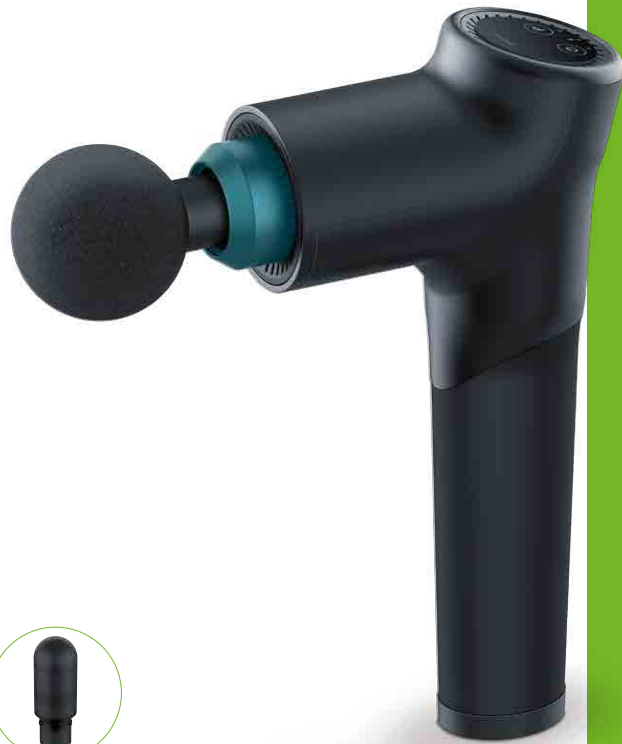

# MG 185 MASSAGE GUN

## Deep tissue massager

9 intensity levels & 3 massage programmes

5 massage attachments for a tailored massage

Powerful and soothing trigger point massage

Powerful and soothing trigger-point massage for relaxing any tension

Strengthening and regeneration – quick and easy

5 massage attachments for tailored use

9 intensity levels & 3 massage programmes

- Intensity level 1: 1200 rpm or 20 Hz
- Intensity level 2: 1400 rpm or 23.3 Hz
- Intensity level 3: 1600 rpm or 26.6 Hz
- Intensity level 4: 1800 rpm or 30 Hz
- Intensity level 5: 2000 rpm or 33.3 Hz
- Intensity level 6: 2200 rpm or 36.6 Hz
- Intensity level 7: 2400 rpm or 40 Hz
- Intensity level 8: 2600 rpm or 43.3 Hz
- Intensity level 9: 3000 rpm or 50 Hz

Device is easy to use thanks to LED touch display

Very ergonomic with non-slip handle

Incl. case for practical storage

Powerful lithium ion battery for up to 5.5 hours of use

Product measurements (L x W x H): 15.5 x 6.5 x 26.0 cm (without attachments)