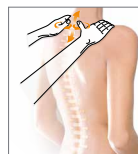

Massage Funktionen | Massage functions

4D neck massage
4D Nackenmassage