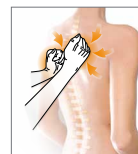

Selective-massage
Punktueller-Massage