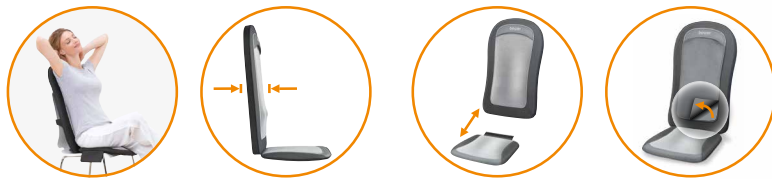

MG 206 Shiatsu seat cover High Definition - 3D

 **german
engineering**

Powerful Shiatsu massage along the spine

Washable velour cover

- Relaxing Shiatsu back massage
- Switchable light and heat function
- With timer function (5/10/15 minutes)
- Removable seat cushion
- Washable cover (40°C)
- With handy hook for convenient storage in cupboards
- Easy operation with manual control switch
- Massage areas can be selected (upper, lower, full back)
- Extra slim back cover 3.2 cm
- Extra light seat cover
- Flexible holding straps
- Surface of device in leather optics (PU), soft velours and breathable mesh
- Mains voltage:
Input: 100-240 V~; 50/60 Hz; 18 W
- Product measurements (LxWxH): Back approx. 41.5 x 4.0 x 70.5 cm
Seat approx. 39.0 x 3.0 x 38.0 cm
- Product weight: approx. 2.8 kg
- 3 year guarantee
- Sales unit: 2 / Shipping carton: -
- EAN no.: 4211125 64913 5
- Item no.: 649.13

**Massage function
Massage Funktion**

Massage areas | Anwendungsbereiche